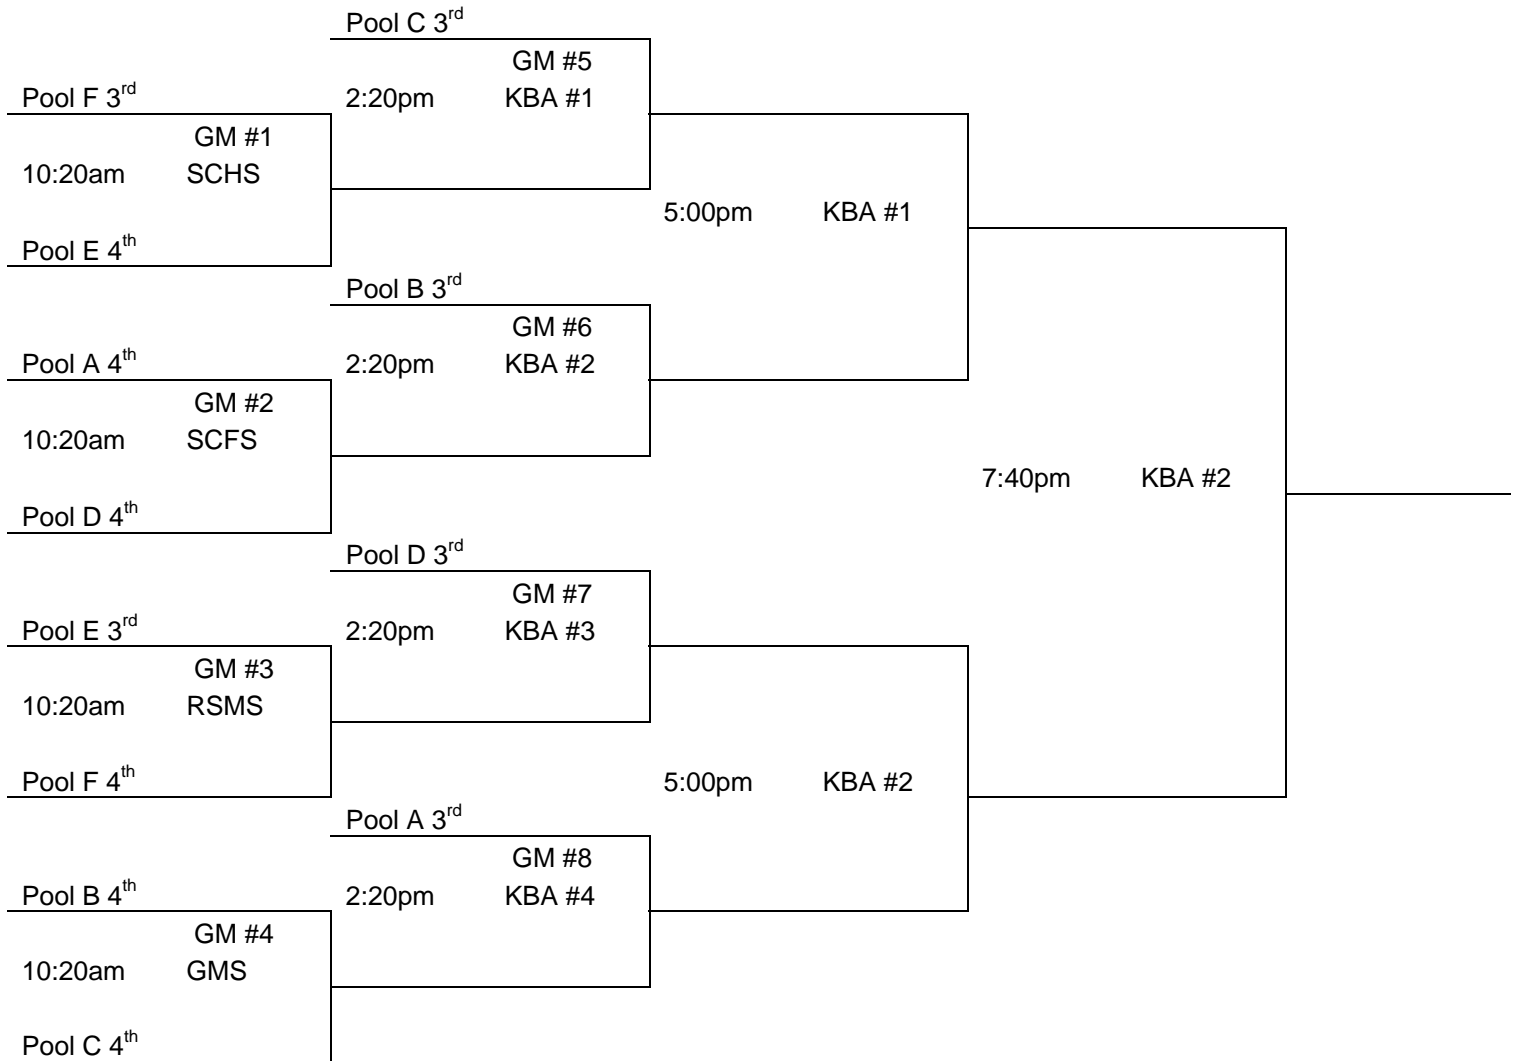

U/16 Gold Division Bronze Championship

U/16 Gold Division Bronze Consolation

Game #1	Game #1 Loser vs Game #2 Loser	Sat., 2:20 pm., SCHS
Game #2	Game #3 Loser vs Game #4 Loser	Sat., 2:20 pm., SCFS
Game #3	Game # 5 Loser vs Game #6 Loser	Sat., 5:00 pm., RSMS
Game #4	Game # 7 Loser vs Game # 8 Loser	Sat., 5:00 pm., GMS

5th Place Consolation

Game #1:	Pool D 5th vs Pool E 5th	Sat., 11:40 am., GC Main
Game #2:	Game #1 Conso Winner vs Pool F 5th	Sat, 1:00pm, GMS