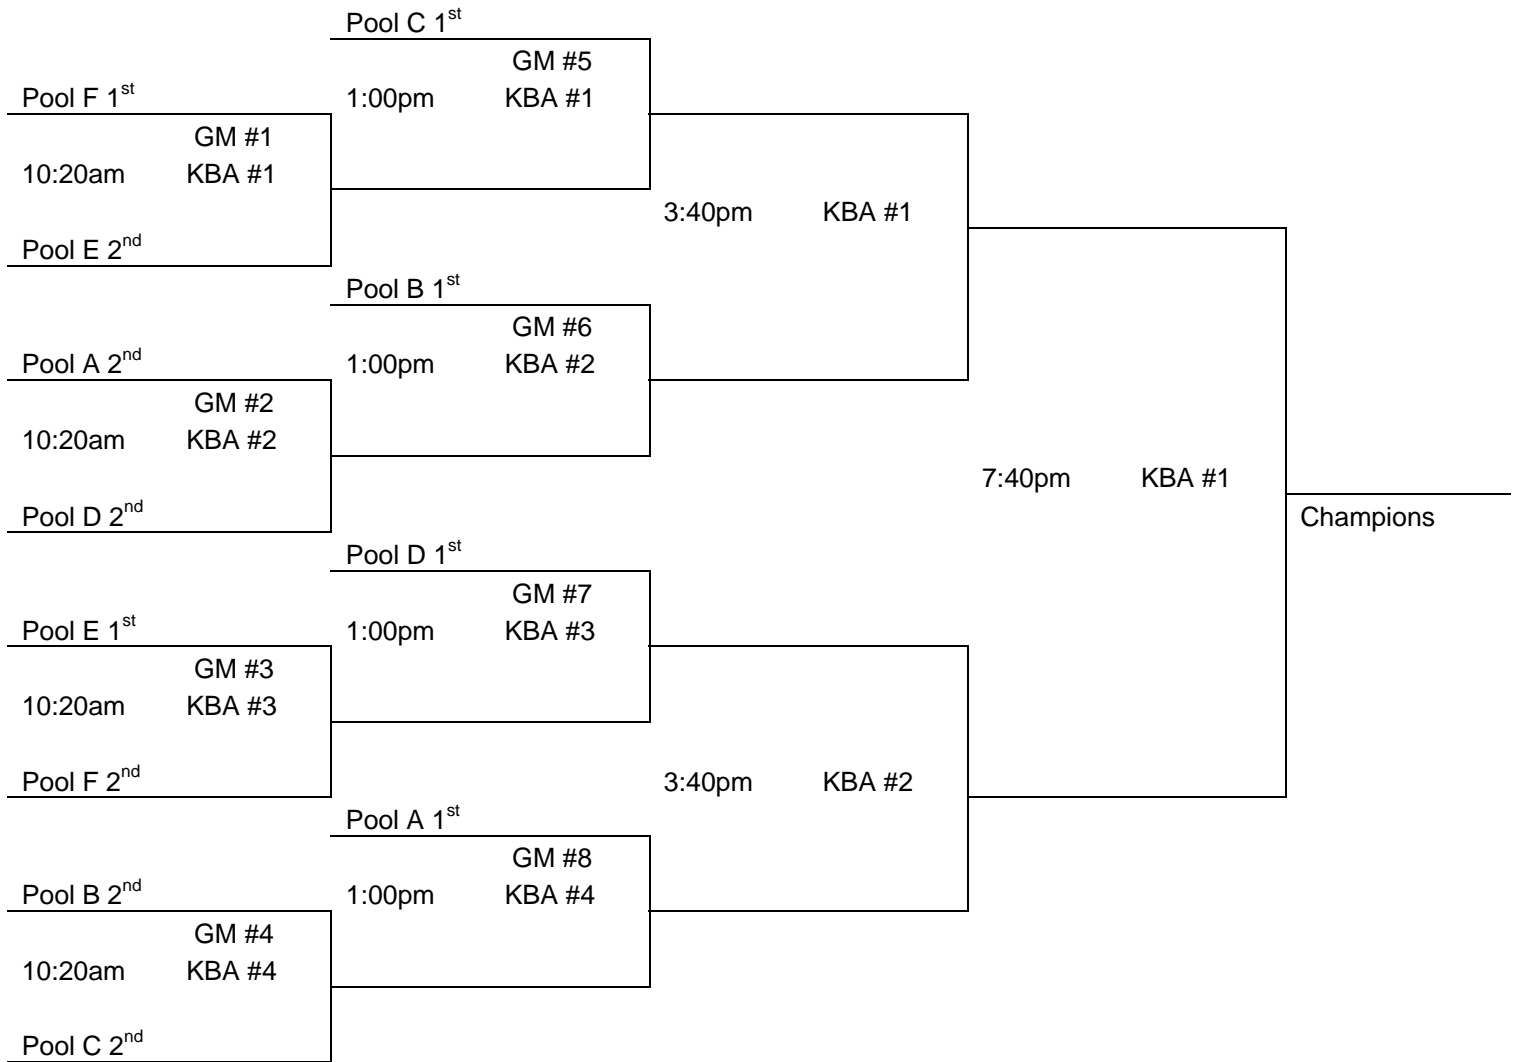

U/16 Gold Playoffs - Saturday

U/16 Gold Division Platinum Championship

U/16 Gold Division Platinum Consolation

Game #1	Game #1 Loser vs Game #2 Loser	Sat., 1:00 pm., SCHS
Game #2	Game #3 Loser vs Game #4 Loser	Sat., 1:00 pm., SCFS
Game #3	Game # 5 Loser vs Game #6 Loser	Sat., 5:00 pm., SCHS
Game #4	Game # 7 Loser vs Game # 8 Loser	Sat., 5:00 pm., SCFS